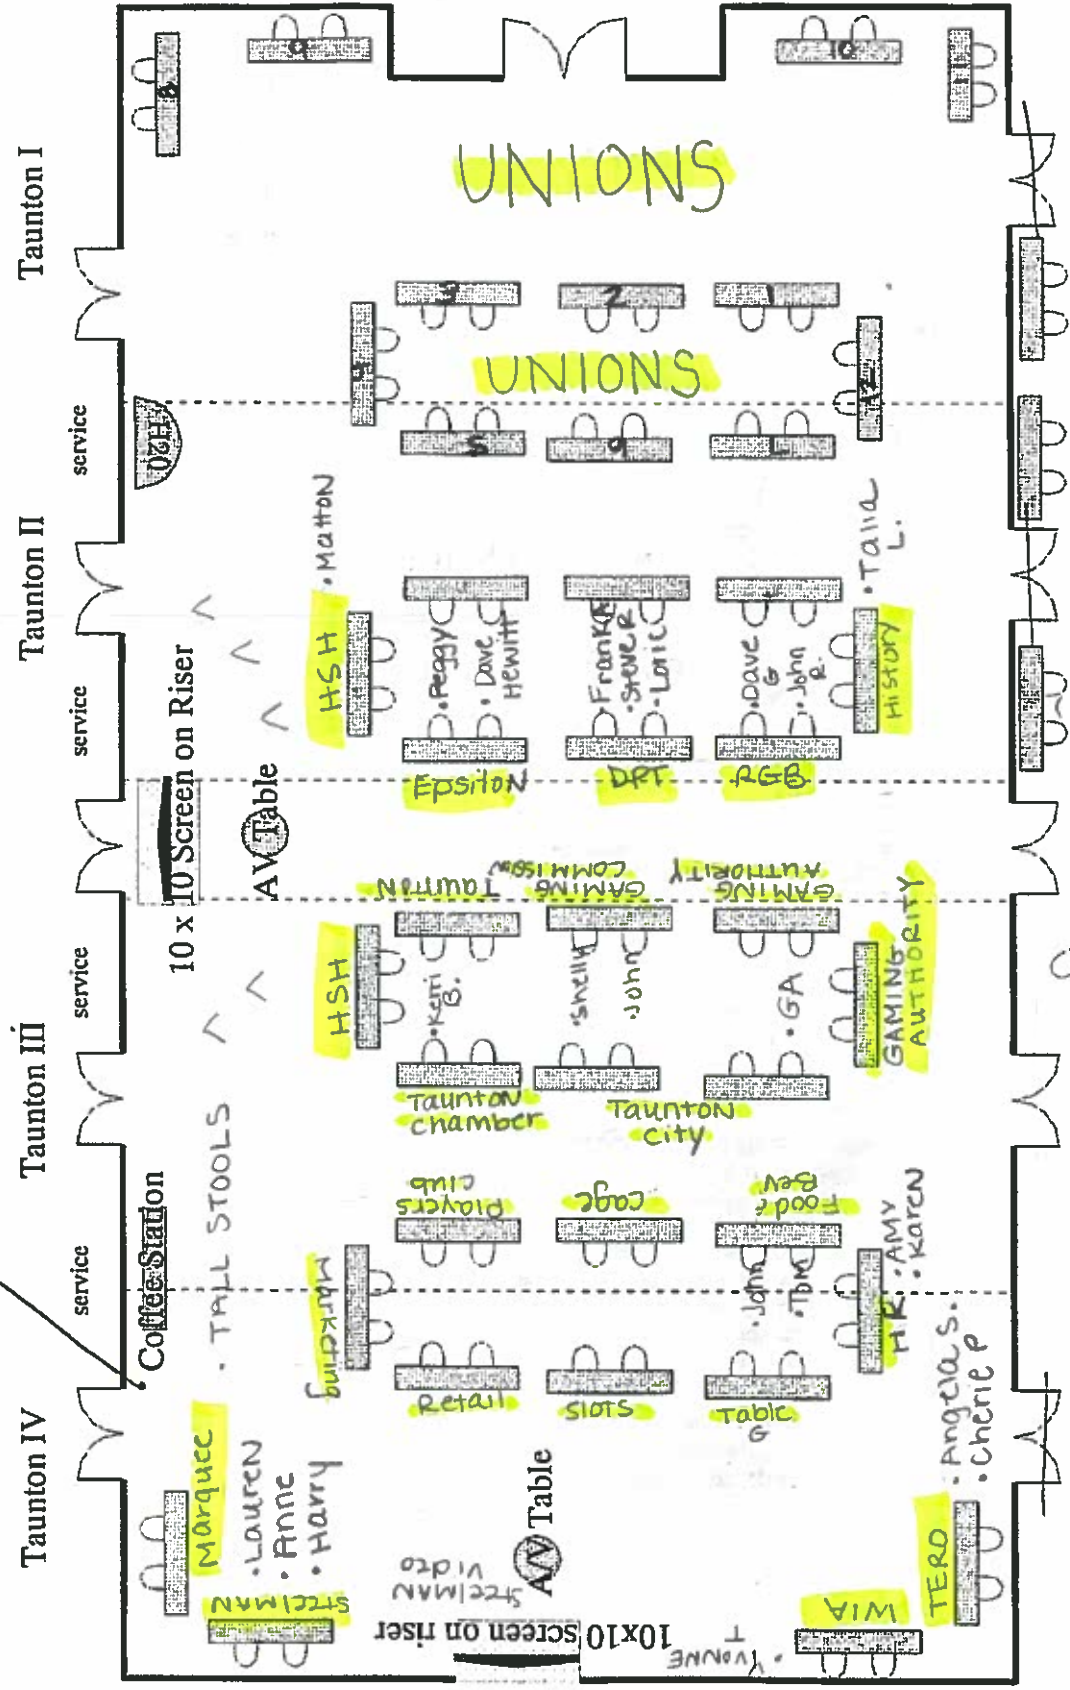

• Transportation

May want coffee & 1720 in hallway.

Taunton Ballroom

Computer Reg Station

• 6 iPads

Paper reg tables

* 12 youth runners

Mashpee Staff Station

Food!

* security should be there